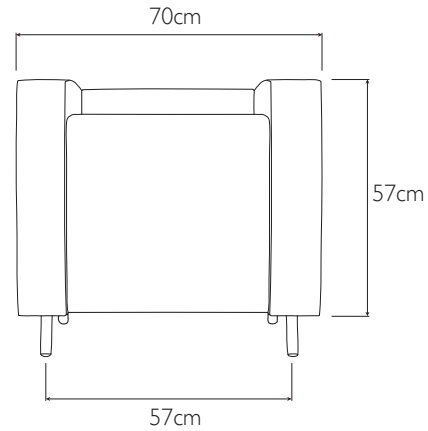

max-s

stool mode

maximum dimensions
 height: 65cm
 width: 70cm
 depth: 60cm

chair mode

maximum dimensions
 height: 90cm
 width: 70cm
 depth: 60cm

chool slice weight(approx): 31kg
 User weight range 45-120kg

Tolerances: measurements listed are approximate eg. +/- 0.5cm
 Note: This product contains a gas strut with compressed gas.