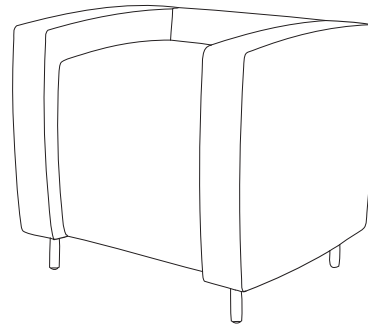

max-s

stool mode

maximum dimensions
 height: 65cm
 width: 70cm
 depth: 60cm

chair mode

maximum dimensions
 height: 90cm
 width: 70cm
 depth: 60cm

chool slice weight(approx): 31kg
 User weight range 45-120kg

Tolerances: measurements listed are approximate eg. +/- 0.5cm
 Note: This product contains a gas strut with compressed gas.