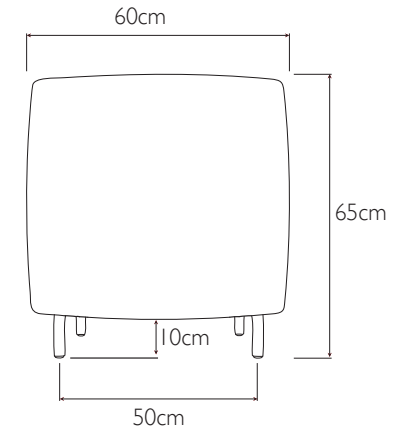

max-s

stool mode

maximum dimensions
 height: 65cm
 width: 70cm
 depth: 60cm

chair mode

maximum dimensions
 height: 90cm
 width: 70cm
 depth: 60cm

chool slice weight(approx): 31kg
 User weight range 45-120kg

Tolerances: measurements listed are approximate eg. +/- 0.5cm
 Note: This product contains a gas strut with compressed gas.