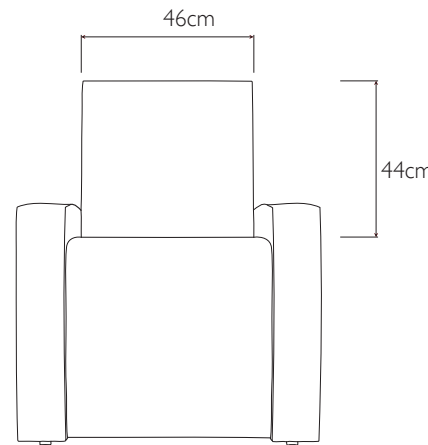

max-s

stool mode

maximum dimensions
 height: 65cm
 width: 70cm
 depth: 60cm

chair mode

maximum dimensions
 height: 90cm
 width: 70cm
 depth: 60cm

chool slice weight(approx): 31kg
 User weight range 45-120kg

Tolerances: measurements listed are approximate eg. +/- 0.5cm
 Note: This product contains a gas strut with compressed gas.