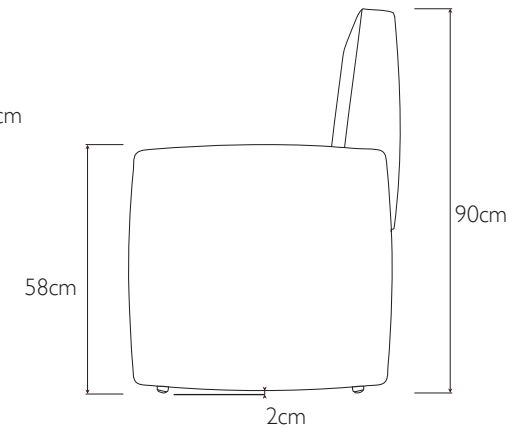

max-s

stool mode

maximum dimensions
 height: 65cm
 width: 70cm
 depth: 60cm

chair mode

maximum dimensions
 height: 90cm
 width: 70cm
 depth: 60cm

chool slice weight(approx): 31kg
 User weight range 45-120kg

Tolerances: measurements listed are approximate eg. +/- 0.5cm
 Note: This product contains a gas strut with compressed gas.