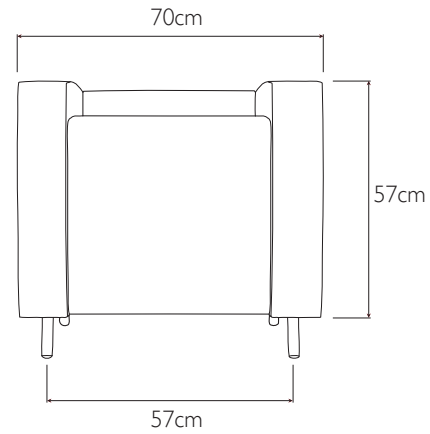

max

stool mode

maximum dimensions
height: 65cm
width: 70cm
depth: 60cm

chair mode

maximum dimensions
height: 90cm
width: 70cm
depth: 60cm

chool slice weight(approx): 31kg
User weight range 45-120kg

Tolerances: measurements listed are approximate eg. +/- 0.5cm
Note: This product contains a gas strut with compressed gas.