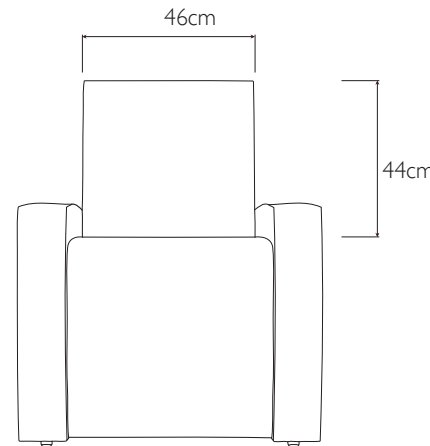

max

stool mode

maximum dimensions
height: 65cm
width: 70cm
depth: 60cm

chair mode

maximum dimensions
height: 90cm
width: 70cm
depth: 60cm

chool slice weight(approx): 31kg
User weight range 45-120kg

Tolerances: measurements listed are approximate eg. +/- 0.5cm
Note: This product contains a gas strut with compressed gas.