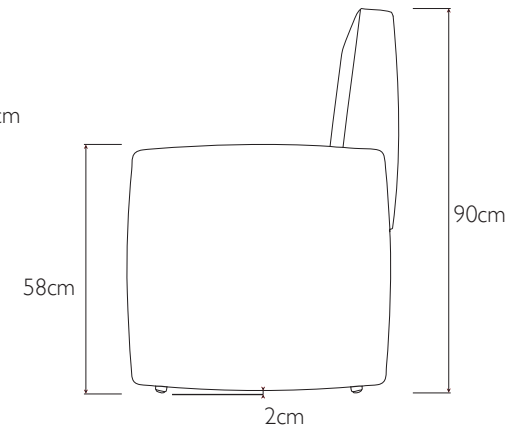

max

stool mode

maximum dimensions
height: 65cm
width: 70cm
depth: 60cm

chair mode

maximum dimensions
height: 90cm
width: 70cm
depth: 60cm

chool slice weight(approx): 31kg
User weight range 45-120kg

Tolerances: measurements listed are approximate eg. +/- 0.5cm
Note: This product contains a gas strut with compressed gas.