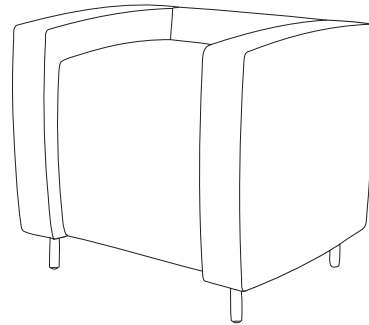

max

stool mode

maximum dimensions
height: 65cm
width: 70cm
depth: 60cm

chair mode

maximum dimensions
height: 90cm
width: 70cm
depth: 60cm

chool slice weight(approx): 31kg
User weight range 45-120kg

Tolerances: measurements listed are approximate eg. +/- 0.5cm
Note: This product contains a gas strut with compressed gas.