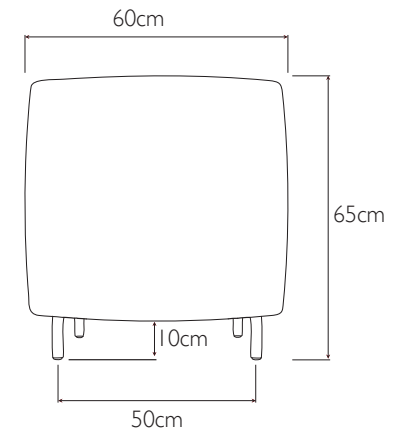

max

stool mode

maximum dimensions
height: 65cm
width: 70cm
depth: 60cm

chair mode

maximum dimensions
height: 90cm
width: 70cm
depth: 60cm

chool slice weight(approx): 31kg
User weight range 45-120kg

Tolerances: measurements listed are approximate eg. +/- 0.5cm
Note: This product contains a gas strut with compressed gas.