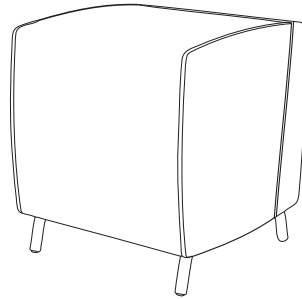

# slice-s

## stool mode

maximum dimensions  
 height: 58cm  
 width: 50cm  
 depth: 52cm

## chair mode

maximum dimensions  
 height: 83cm  
 width: 50cm  
 depth: 52cm

chool slice weight(approx): 19kg  
 User weight range 45-120kg

Tolerances: measurements listed are approximate eg. +/- 0.5cm  
 Note: This product contains a gas strut with compressed gas.