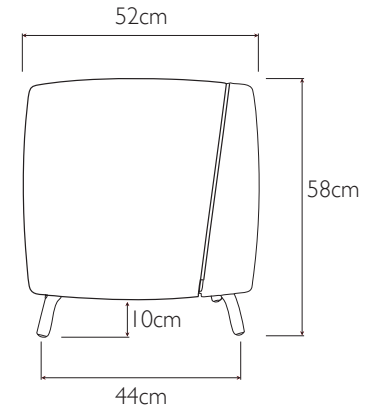

## stool mode

maximum dimensions  
 height: 58cm  
 width: 50cm  
 depth: 52cm

## chair mode

maximum dimensions  
 height: 83cm  
 width: 50cm  
 depth: 52cm

chool slice weight(approx): 19kg  
 User weight range 45-120kg

Tolerances: measurements listed are approximate eg. +/- 0.5cm  
 Note: This product contains a gas strut with compressed gas.