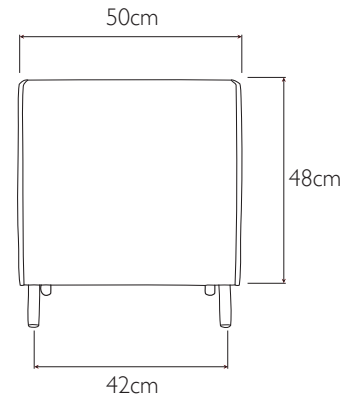

## stool mode

maximum dimensions  
 height: 58cm  
 width: 50cm  
 depth: 52cm

## chair mode

maximum dimensions  
 height: 83cm  
 width: 50cm  
 depth: 52cm

chool slice weight(approx): 19kg  
 User weight range 45-120kg

Tolerances: measurements listed are approximate eg. +/- 0.5cm  
 Note: This product contains a gas strut with compressed gas.