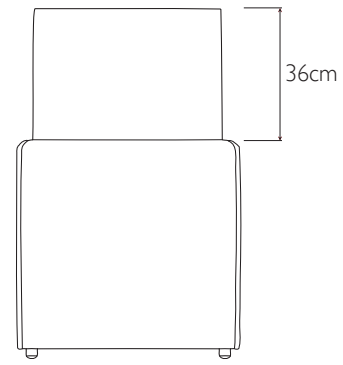

## stool mode

maximum dimensions  
 height: 58cm  
 width: 50cm  
 depth: 52cm

## chair mode

maximum dimensions  
 height: 83cm  
 width: 50cm  
 depth: 52cm

chool slice weight(approx): 19kg  
 User weight range 45-120kg

Tolerances: measurements listed are approximate eg. +/- 0.5cm  
 Note: This product contains a gas strut with compressed gas.