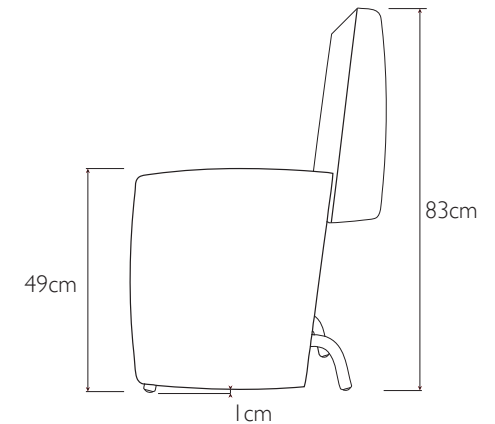

## stool mode

maximum dimensions  
 height: 58cm  
 width: 50cm  
 depth: 52cm

## chair mode

maximum dimensions  
 height: 83cm  
 width: 50cm  
 depth: 52cm

chool slice weight(approx): 19kg  
 User weight range 45-120kg

Tolerances: measurements listed are approximate eg. +/- 0.5cm  
 Note: This product contains a gas strut with compressed gas.