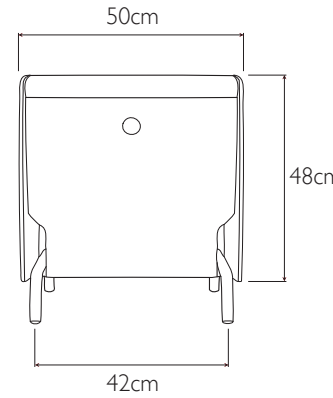

## stool mode

maximum dimensions  
 height: 58cm  
 width: 50cm  
 depth: 52cm

## chair mode

maximum dimensions  
 height: 83cm  
 width: 50cm  
 depth: 52cm

chool slice weight(approx): 19kg  
 User weight range 45-120kg

Tolerances: measurements listed are approximate eg. +/- 0.5cm  
 Note: This product contains a gas strut with compressed gas.