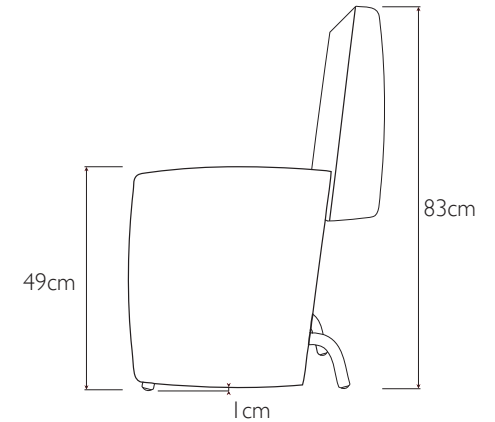

## stool mode

maximum dimensions  
 height: 58cm  
 width: 50cm  
 depth: 52cm

## chair mode

maximum dimensions  
 height: 83cm  
 width: 50cm  
 depth: 52cm

chool slice weight(approx): 19kg  
 User weight range 45-120kg

Tolerances: measurements listed are approximate eg. +/- 0.5cm  
 Note: This product contains a gas strut with compressed gas.