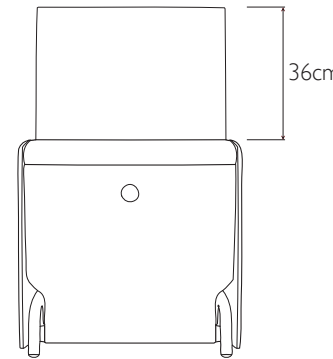

## stool mode

maximum dimensions  
 height: 58cm  
 width: 50cm  
 depth: 52cm

## chair mode

maximum dimensions  
 height: 83cm  
 width: 50cm  
 depth: 52cm

chool slice weight(approx): 19kg  
 User weight range 45-120kg

Tolerances: measurements listed are approximate eg. +/- 0.5cm  
 Note: This product contains a gas strut with compressed gas.