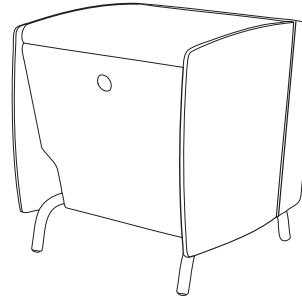

# slice

## stool mode

maximum dimensions  
 height: 58cm  
 width: 50cm  
 depth: 52cm

## chair mode

maximum dimensions  
 height: 83cm  
 width: 50cm  
 depth: 52cm

chool slice weight(approx): 19kg  
 User weight range 45-120kg

Tolerances: measurements listed are approximate eg. +/- 0.5cm  
 Note: This product contains a gas strut with compressed gas.