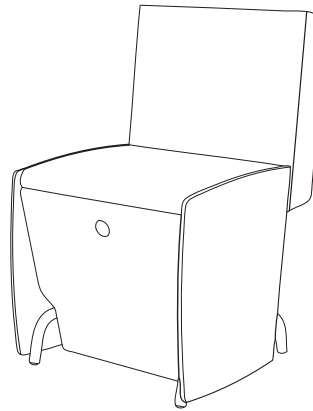

# slice

## stool mode

maximum dimensions  
 height: 58cm  
 width: 50cm  
 depth: 52cm

## chair mode

maximum dimensions  
 height: 83cm  
 width: 50cm  
 depth: 52cm

chool slice weight(approx): 19kg  
 User weight range 45-120kg

Tolerances: measurements listed are approximate eg. +/- 0.5cm  
 Note: This product contains a gas strut with compressed gas.