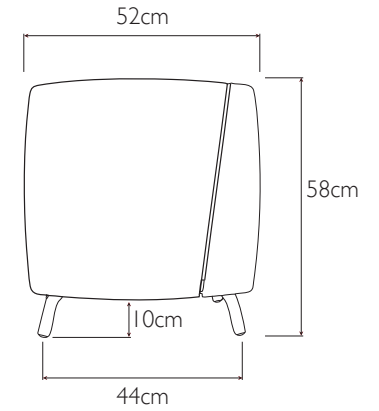

## stool mode

maximum dimensions  
 height: 58cm  
 width: 50cm  
 depth: 52cm

## chair mode

maximum dimensions  
 height: 83cm  
 width: 50cm  
 depth: 52cm

chool slice weight(approx): 19kg  
 User weight range 45-120kg

Tolerances: measurements listed are approximate eg. +/- 0.5cm  
 Note: This product contains a gas strut with compressed gas.