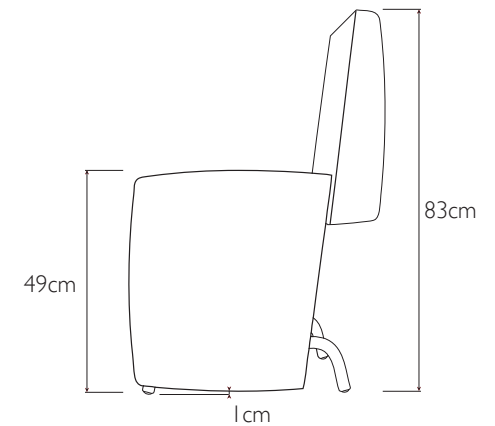

sofy

stool mode

maximum dimensions
 height: 58cm
 width: 52cm
 depth: 52cm

chair mode

maximum dimensions
 height: 83cm
 width: 52cm
 depth: 52cm

chool slice weight(approx): 19kg
 User weight range 45-120kg

Tolerances: measurements listed are approximate eg. +/- 0.5cm
 Note: This product contains a gas strut with compressed gas.