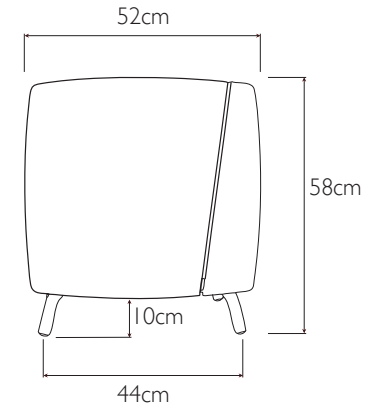

sofy

stool mode

maximum dimensions
 height: 58cm
 width: 52cm
 depth: 52cm

chair mode

maximum dimensions
 height: 83cm
 width: 52cm
 depth: 52cm

chool slice weight(approx): 19kg
 User weight range 45-120kg

Tolerances: measurements listed are approximate eg. +/- 0.5cm
 Note: This product contains a gas strut with compressed gas.