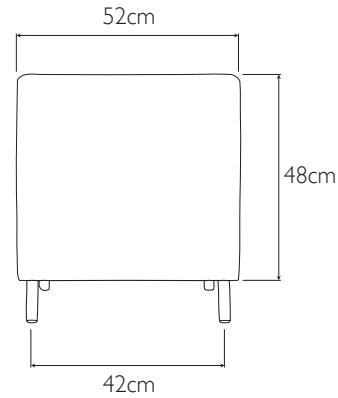

sofy

stool mode

maximum dimensions
 height: 58cm
 width: 52cm
 depth: 52cm

chair mode

maximum dimensions
 height: 83cm
 width: 52cm
 depth: 52cm

chool slice weight(approx): 19kg
 User weight range 45-120kg

Tolerances: measurements listed are approximate eg. +/- 0.5cm
 Note: This product contains a gas strut with compressed gas.