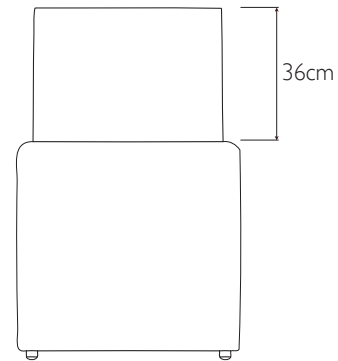

sofy

stool mode

maximum dimensions
 height: 58cm
 width: 52cm
 depth: 52cm

chair mode

maximum dimensions
 height: 83cm
 width: 52cm
 depth: 52cm

chool slice weight(approx): 19kg
 User weight range 45-120kg

Tolerances: measurements listed are approximate eg. +/- 0.5cm
 Note: This product contains a gas strut with compressed gas.