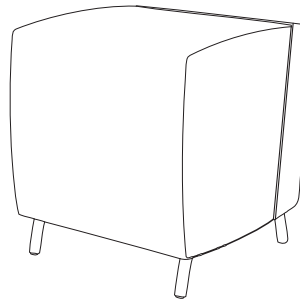

sofy

stool mode

maximum dimensions
 height: 58cm
 width: 52cm
 depth: 52cm

chair mode

maximum dimensions
 height: 83cm
 width: 52cm
 depth: 52cm

chool slice weight(approx): 19kg
 User weight range 45-120kg

Tolerances: measurements listed are approximate eg. +/- 0.5cm
 Note: This product contains a gas strut with compressed gas.