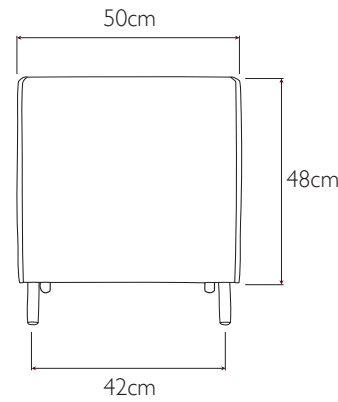

square-s

stool mode

maximum dimensions
 height: 58cm
 width: 50cm
 depth: 52cm

chair mode

maximum dimensions
 height: 83cm
 width: 50cm
 depth: 52cm

chool slice weight(approx): 19kg
 User weight range 45-120kg

Tolerances: measurements listed are approximate eg. +/- 0.5cm
 Note: This product contains a gas strut with compressed gas.