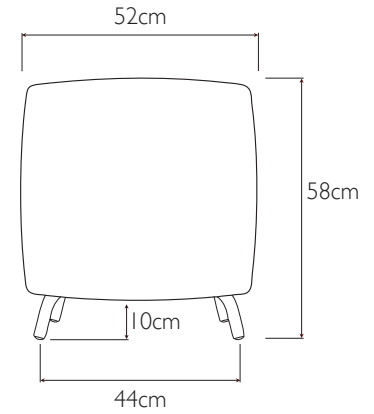

square-s

stool mode

maximum dimensions
 height: 58cm
 width: 50cm
 depth: 52cm

chair mode

maximum dimensions
 height: 83cm
 width: 50cm
 depth: 52cm

chool slice weight(approx): 19kg
 User weight range 45-120kg

Tolerances: measurements listed are approximate eg. +/- 0.5cm
 Note: This product contains a gas strut with compressed gas.