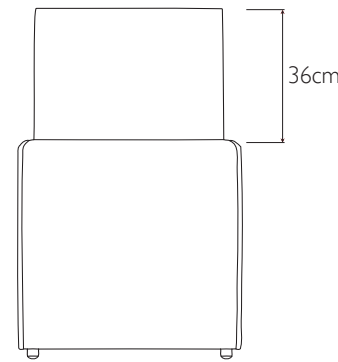

square-s

stool mode

maximum dimensions
 height: 58cm
 width: 50cm
 depth: 52cm

chair mode

maximum dimensions
 height: 83cm
 width: 50cm
 depth: 52cm

chool slice weight(approx): 19kg
 User weight range 45-120kg

Tolerances: measurements listed are approximate eg. +/- 0.5cm
 Note: This product contains a gas strut with compressed gas.