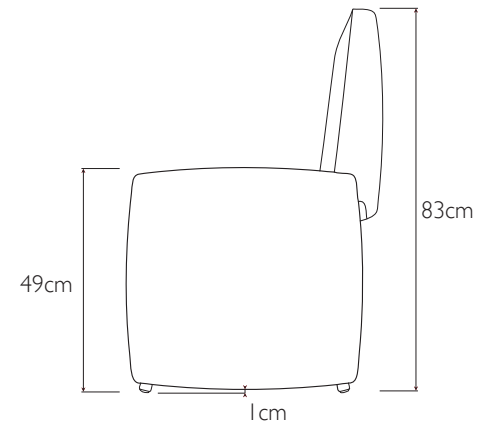

square-s

stool mode

maximum dimensions
 height: 58cm
 width: 50cm
 depth: 52cm

chair mode

maximum dimensions
 height: 83cm
 width: 50cm
 depth: 52cm

chool slice weight(approx): 19kg
 User weight range 45-120kg

Tolerances: measurements listed are approximate eg. +/- 0.5cm
 Note: This product contains a gas strut with compressed gas.