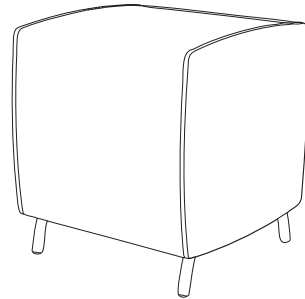

square-s

stool mode

maximum dimensions
 height: 58cm
 width: 50cm
 depth: 52cm

chair mode

maximum dimensions
 height: 83cm
 width: 50cm
 depth: 52cm

chool slice weight(approx): 19kg
 User weight range 45-120kg

Tolerances: measurements listed are approximate eg. +/- 0.5cm
 Note: This product contains a gas strut with compressed gas.