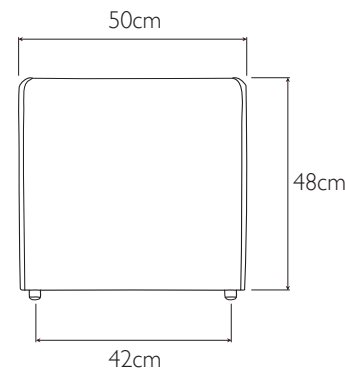

stool mode

maximum dimensions
height: 58cm
width: 50cm
depth: 52cm

chool slice weight(approx): 11kg
User weight range 45-120kg

Tolerances: measurements listed are approximate eg. +/- 0.5cm
Note: This product contains a gas strut with compressed gas.