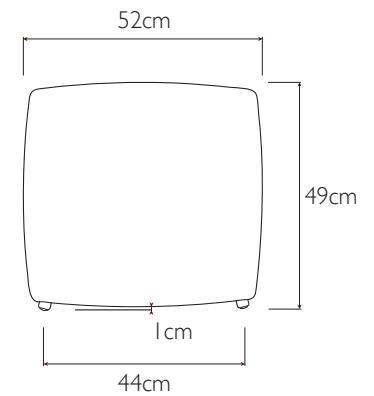

stool mode

maximum dimensions
height: 58cm
width: 50cm
depth: 52cm

chool slice weight(approx): 11kg
User weight range 45-120kg

Tolerances: measurements listed are approximate eg. +/- 0.5cm
Note: This product contains a gas strut with compressed gas.