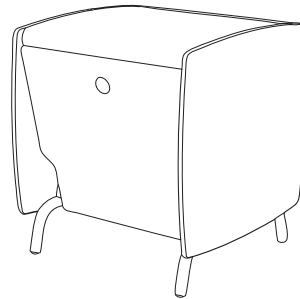

square

stool mode

maximum dimensions
 height: 58cm
 width: 50cm
 depth: 52cm

chair mode

maximum dimensions
 height: 83cm
 width: 50cm
 depth: 52cm

chool slice weight(approx): 19kg
 User weight range 45-120kg

Tolerances: measurements listed are approximate eg. +/- 0.5cm
 Note: This product contains a gas strut with compressed gas.