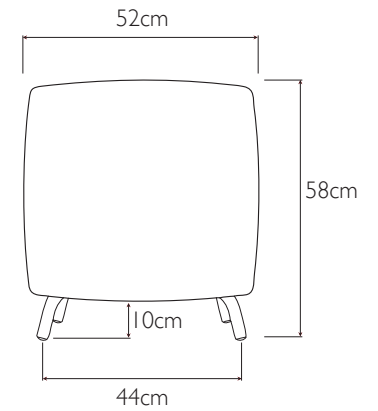

square

stool mode

maximum dimensions
 height: 58cm
 width: 50cm
 depth: 52cm

chair mode

maximum dimensions
 height: 83cm
 width: 50cm
 depth: 52cm

chool slice weight(approx): 19kg
 User weight range 45-120kg

Tolerances: measurements listed are approximate eg. +/- 0.5cm
 Note: This product contains a gas strut with compressed gas.