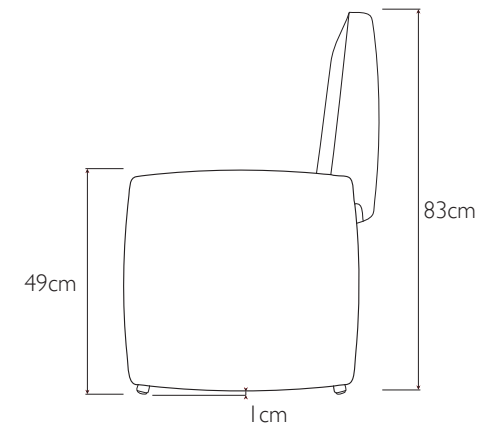

square

stool mode

maximum dimensions
 height: 58cm
 width: 50cm
 depth: 52cm

chair mode

maximum dimensions
 height: 83cm
 width: 50cm
 depth: 52cm

chool slice weight(approx): 19kg
 User weight range 45-120kg

Tolerances: measurements listed are approximate eg. +/- 0.5cm
 Note: This product contains a gas strut with compressed gas.