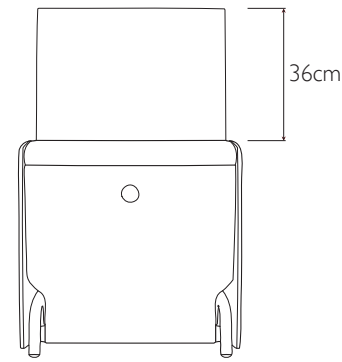

square

stool mode

maximum dimensions
 height: 58cm
 width: 50cm
 depth: 52cm

chair mode

maximum dimensions
 height: 83cm
 width: 50cm
 depth: 52cm

chool slice weight(approx): 19kg
 User weight range 45-120kg

Tolerances: measurements listed are approximate eg. +/- 0.5cm
 Note: This product contains a gas strut with compressed gas.