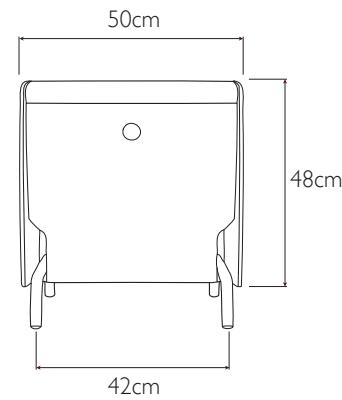

square

stool mode

maximum dimensions
 height: 58cm
 width: 50cm
 depth: 52cm

chair mode

maximum dimensions
 height: 83cm
 width: 50cm
 depth: 52cm

chool slice weight(approx): 19kg
 User weight range 45-120kg

Tolerances: measurements listed are approximate eg. +/- 0.5cm
 Note: This product contains a gas strut with compressed gas.